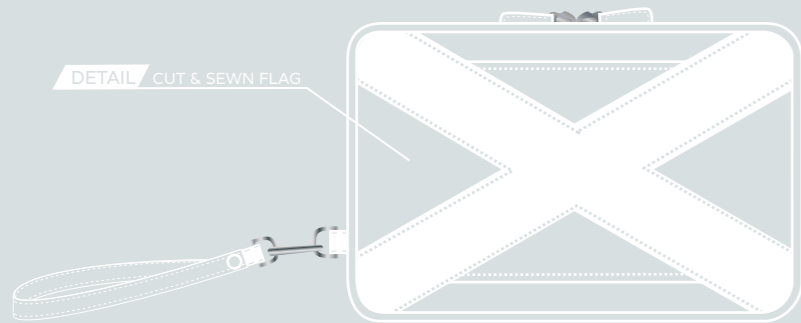

DETAIL CUT & SEWN FLAG