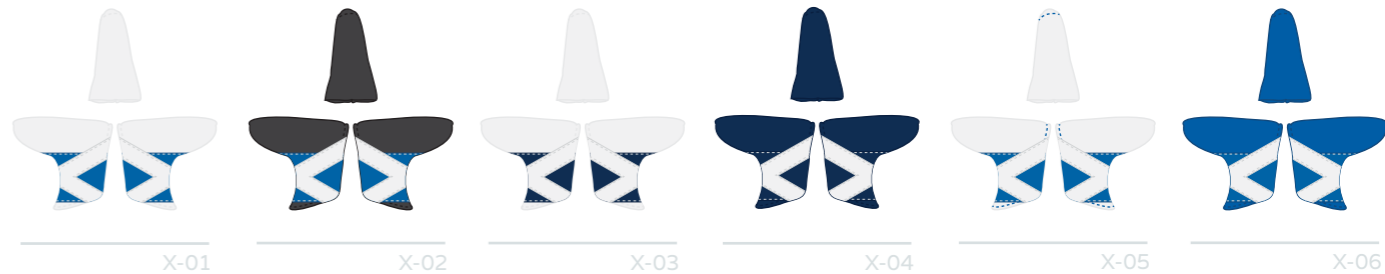

### BLADE PUTTER COVER

FEATURING EMBROIDERED OR EMBOSSED LOGO  
FAUX LEATHER

LOGO LOCATION 1

DETAIL HIDDEN MAGNET FASTENING

DETAIL CUT & SEWN FLAG

LOGO LOCATION 2