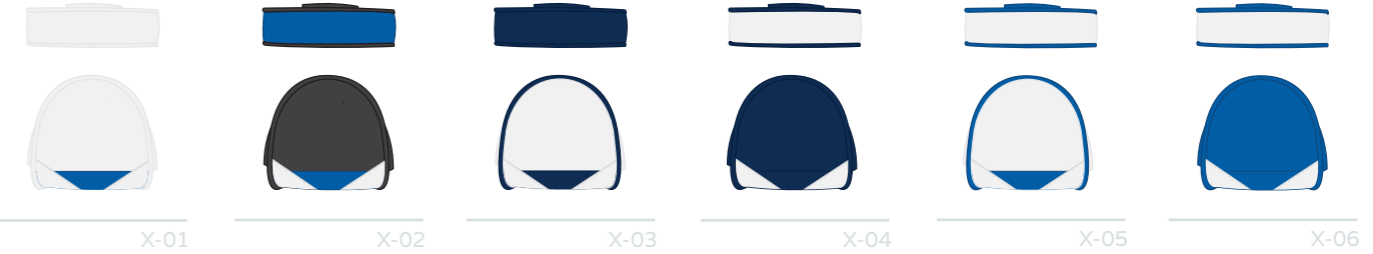

### BLADE PUTTER COVER

FEATURING EMBROIDERED OR EMBOSSED LOGO  
FAUX LEATHER

LOGO LOCATION 1

DETAIL HIDDEN MAGNET FASTENING

DETAIL CUT & SEWN FLAG

LOGO LOCATION 2

### MALLET PUTTER COVER

FEATURING EMBROIDERED OR EMBOSSED LOGO  
FAUX LEATHER

LOGO LOCATION 1

DETAIL CUT & SEWN FLAG

DETAIL HIDDEN MAGNET FASTENING

LOGO LOCATION 2