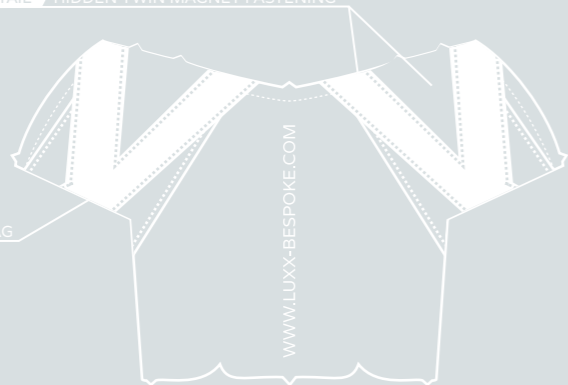

DETAIL CUT & SEWN FLAG