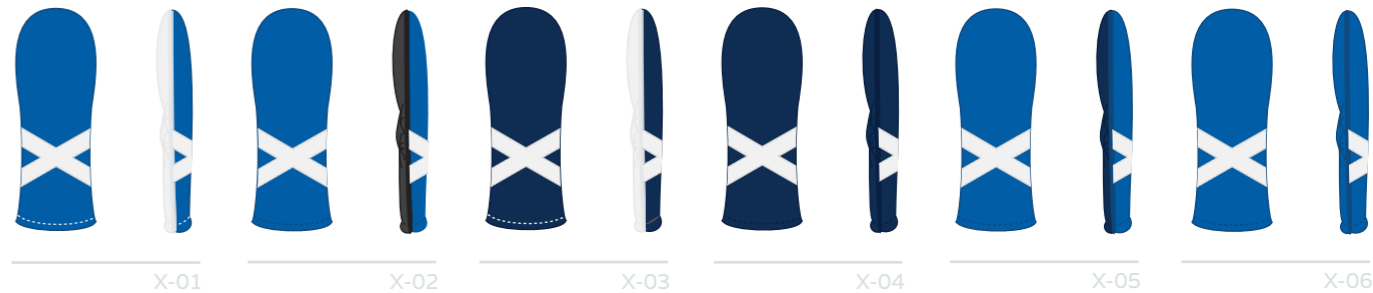

YOUR SOURCE FOR BESPOKE

LOGO LOCATION 1

LOGO LOCATION 2

DETAIL CUT & SEWN FLAG

### VINTAGE HEAD COVER

AVAILABLE IN DRIVER, FAIRWAY & HYBRID SIZES  
FAUX LEATHER

LOGO LOCATION 1

LOGO LOCATION 2

WWW.LUXX-BESPOKE.COM

### HERITAGE HEAD COVER

AVAILABLE IN DRIVER, FAIRWAY & HYBRID SIZES  
FAUX LEATHER

LOGO LOCATION 1

DETAIL HIDDEN TWIN MAGNET FASTENING

DETAIL CUT & SEWN FLAG

### BLADE PUTTER COVER

FEATURING EMBROIDERED OR EMBOSSED LOGO  
FAUX LEATHER

LOGO LOCATION 1

DETAIL HIDDEN MAGNET FASTENING

DETAIL CUT & SEWN FLAG

LOGO LOCATION 2